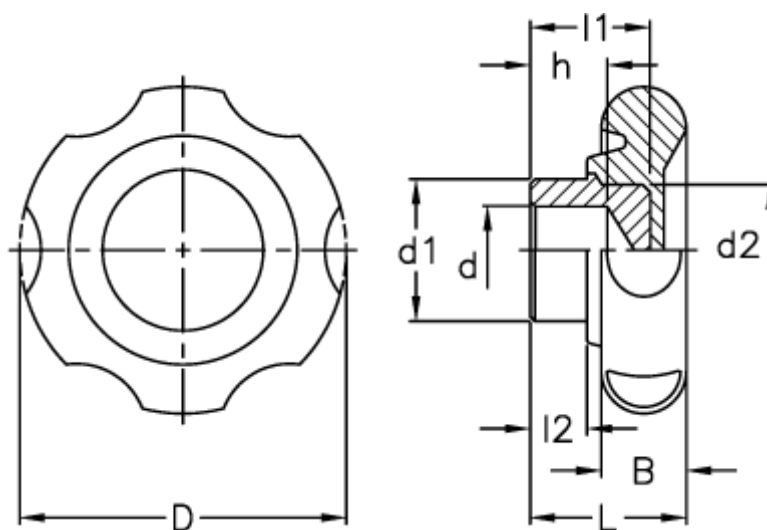

Data Sheet

Article number: 2302074101
Description: E+G Lobe knob
VL.140/50

Measures

B	= 13	l2 = 10
D	= 51	
D (tol. +0, tol. -0.1)	= 6	
d1	= 20	
d2	= 18	
h	= 15	
L	= 29	
l1	= 20	